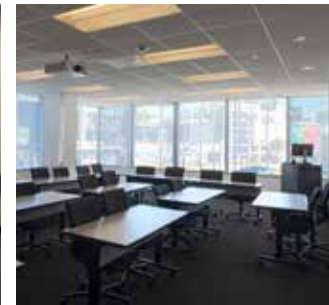

## Thank you for your interest in hosting your event at Pepperdine's West Los Angeles Graduate Campus!

Situated near the heart of Westside Los Angeles, our campus offers state-of-the-art event space and amenities at the Playa District. We invite you to explore the possibilities at our campus, and we look forward to welcoming you here!

### WHAT WE OFFER:

- **Well-appointed rooms** with IT capabilities (projection and video conferencing), flexible setup arrangements, and space sizes to best accommodate group needs
- Several **large conference spaces with window walls** in a professional, academic environment
- **Ample parking** at affordable rates
- **Beautiful outside areas and landscaping** with seating, shaded lounge areas, and walkways
- **Conveniently located** at Playa District with restaurants, shopping, and activities
- **Easily accessible**, bordering the 405 and Sepulveda Boulevard
- **Centrally positioned** on the Westside with accommodations and the LAX airport nearby
- A **friendly staff** ready to make your gathering enjoyable and memorable