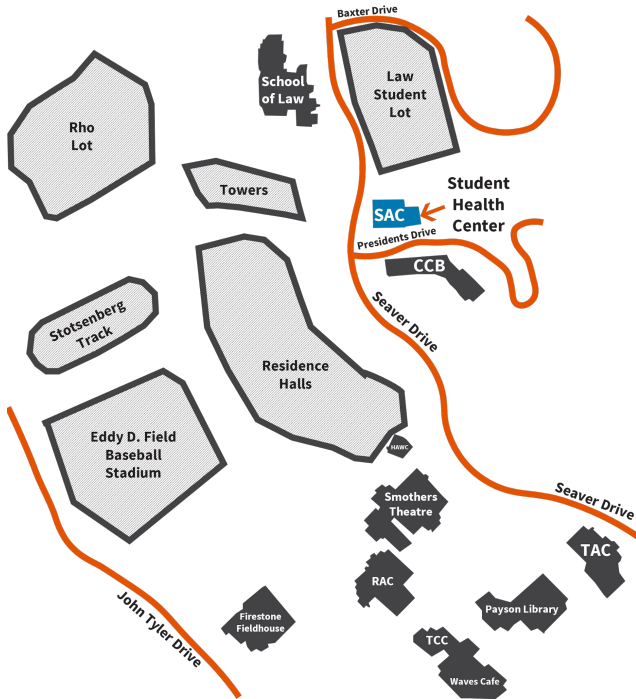

Contact Student Health Center

Phone

310.506.4316, option 3

Location

Student Assistance Center (SAC)

Hours

Monday-Friday, 8 AM-5 PM

Social Media (Facebook, Twitter, Instagram)

@pepperdineshc

Students who are too sick or injured to use the campus shuttle are encouraged to contact DPS at 310.506.4442 to receive a free medical escort.

PEPPERDINE
Graziadio Business School