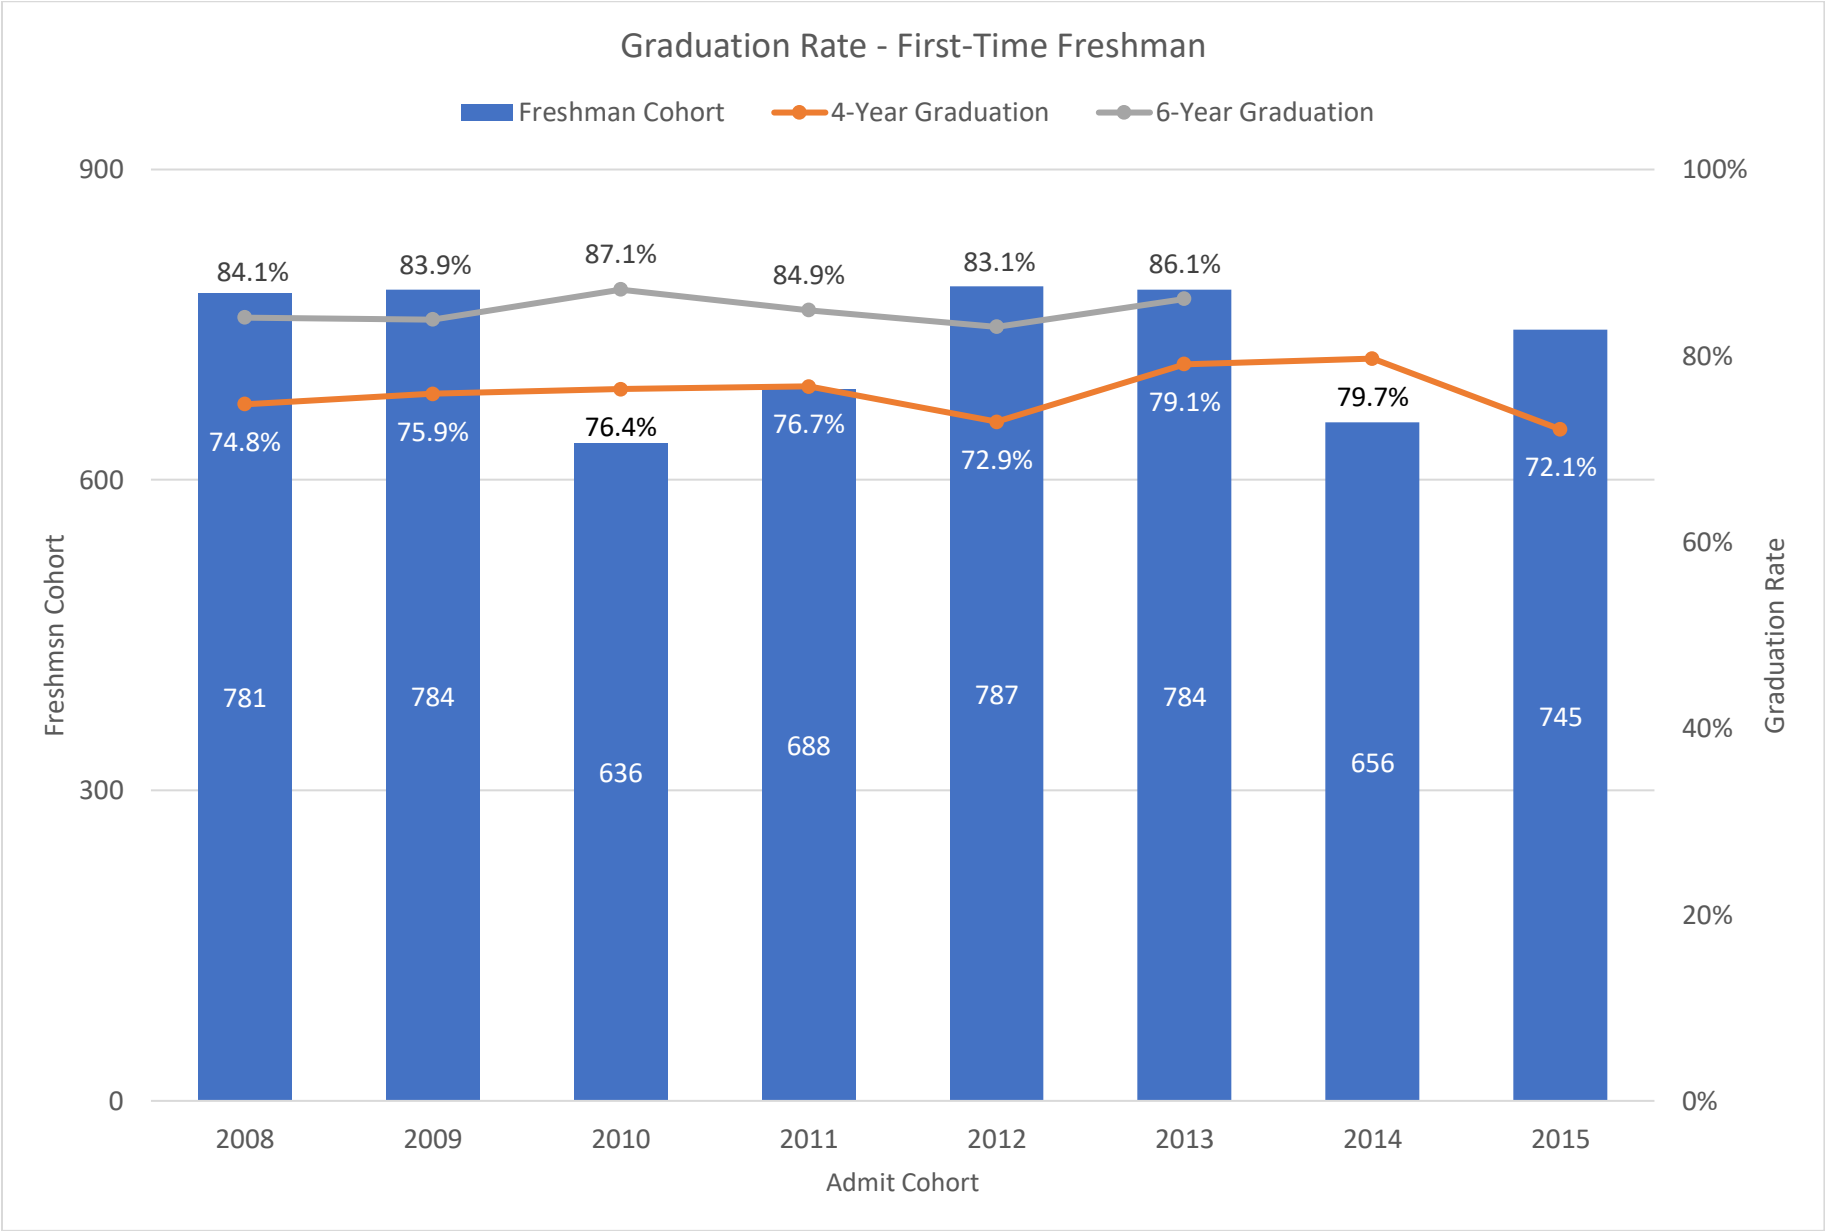

Student Success (First-Time Freshman)

a. Four-year graduation rate

b. Six-year graduation rate

Admit Cohort	Total	4-Year Graduation	6-Year Graduation
2008	781	74.8%	84.1%
2009	784	75.9%	83.9%
2010	636	76.4%	87.1%
2011	688	76.7%	84.9%
2012	787	72.9%	83.1%
2013	784	79.1%	86.1%
2014	656	79.6%	
2015	745	72.1%	