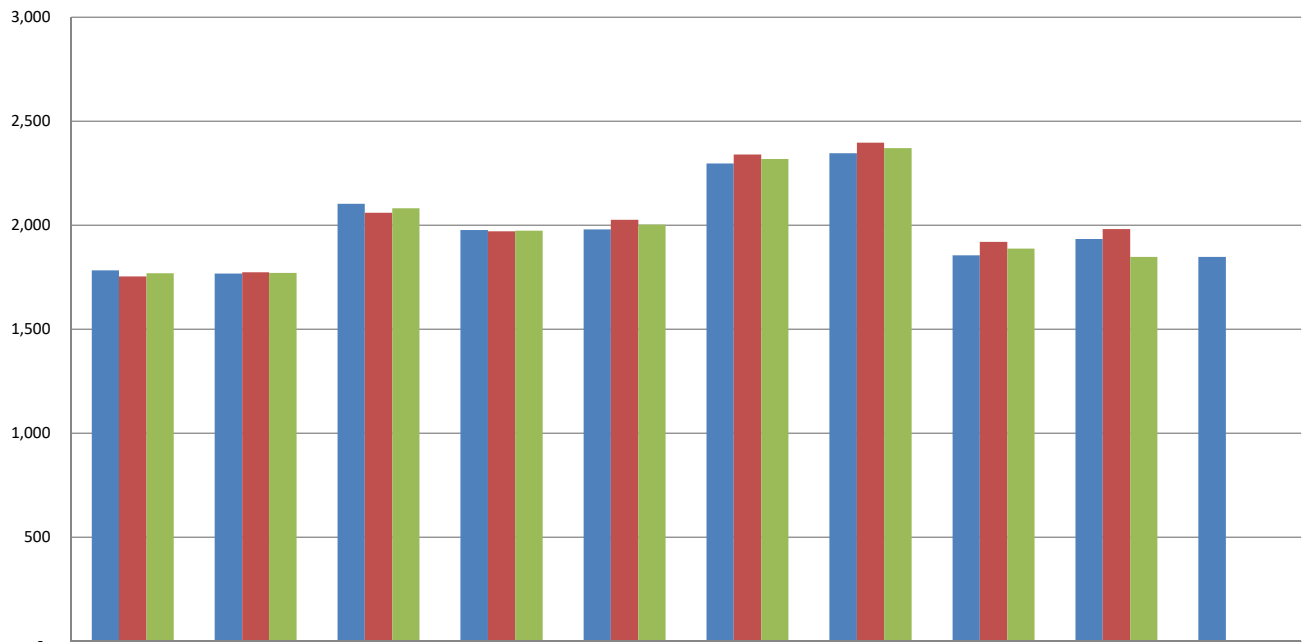

### Undergraduates Living on Campus

■ Fall	1,783	1,768	2,102	1,977	1,980	2,296	2,346	1,854	1,933	1,847
■ Spring	1,754	1,774	2,060	1,971	2,026	2,340	2,396	1,919	1,981	
■ Average	1,769	1,771	2,081	1,974	2,003	2,318	2,371	1,887	1847	