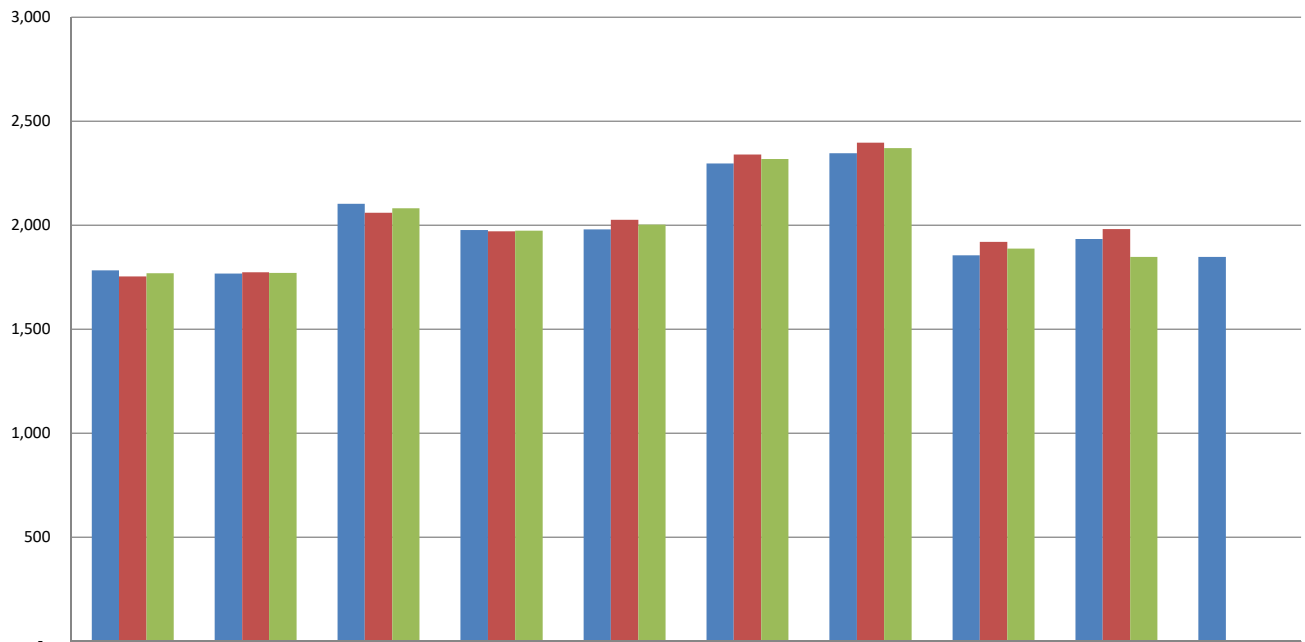

Undergraduates Living on Campus

	2007-08	2008-09	2009-10	2010-11	2011-12	2012-13	2013-14	2014-15	2015-16	2016-2017
Fall	1,783	1,768	2,102	1,977	1,980	2,296	2,346	1,854	1,933	1,847
Spring	1,754	1,774	2,060	1,971	2,026	2,340	2,396	1,919	1,981	
Average	1,769	1,771	2,081	1,974	2,003	2,318	2,371	1,887	1,847	